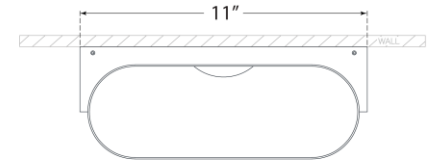

## Nella Small Oblong Sconce

Item # ARN 2442HAB/PW

Designer: AERIN

Height: 6"

Width: 11"

Extension: 4.25"

Backplate: 4.25" x 11" Rectangle

Finishes: BLK, HAB/BLK, HAB/PW

Socket: Dedicated LED

Wattage: 15w (1300lm)

Note: UL Only

Top View

Side View

Front View