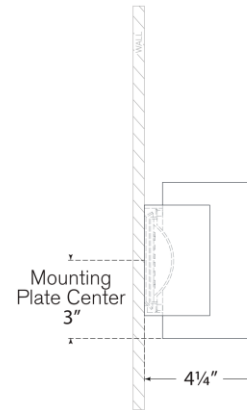

## Nella Small Oblong Sconce

Item # ARN 2442HAB/PW

Designer: AERIN

Height: 6"

Width: 11"

Extension: 4.25"

Backplate: 4.25" x 11" Rectangle

Finishes: BLK, HAB/BLK, HAB/PW

Socket: Dedicated LED

Wattage: 15w (1300lm)

Note: UL Only

Top View

Side View

Front View