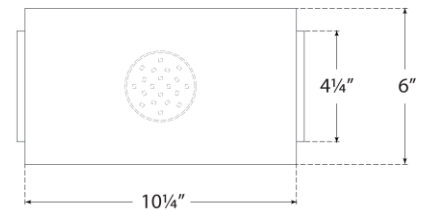

## Nella Small Oblong Sconce

Item # ARN 2442HAB/PW

Designer: AERIN

Height: 6"

Width: 11"

Extension: 4.25"

Backplate: 4.25" x 11" Rectangle

Finishes: BLK, HAB/BLK, HAB/PW

Socket: Dedicated LED

Wattage: 15w (1300lm)

Note: UL Only

Top View

Side View

Front View