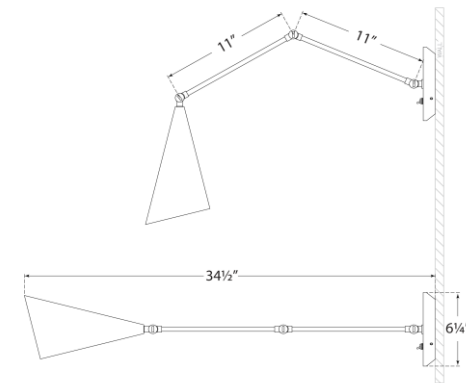

TEAR SHEET

Clemente Double Arm Library Sconce

Item # ARN 2912WHT

Designer: AERIN

Height: 20" - 35.5"

Width: 6.5"

Extension: 13" - 35"

Backplate: 6.25" Round

Finishes: BLK, WHT

Shade Treatments: BKL, WHT

Socket: E26 Keyless w/ Toggle on Backplate

Wattage: 40 A19

Weight: 4 Pounds

Side View