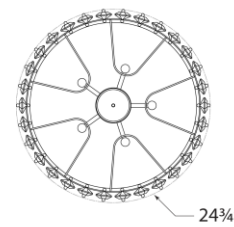

TEAR SHEET

Bonnington Large Flush Mount

Item # ARN 4126PN

Designer: AERIN

Height: 10.25"

Width: 24.75"

Canopy: 4.5" Round

Finishes: HAB, PN

Trim Options: CG

Socket: 5 - E12 Candelabra

Wattage: 5 - 40 C11

Weight: 67 Pounds

Top View(1:2)

Side View