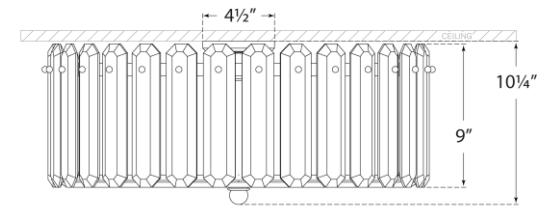

TEAR SHEET

Bonnington Large Flush Mount

Item # ARN 4126PN

Designer: AERIN

Height: 10.25"

Width: 24.75"

Canopy: 4.5" Round

Finishes: HAB, PN

Trim Options: CG

Socket: 5 - E12 Candelabra

Wattage: 5 - 40 C11

Weight: 67 Pounds

Top View(1:2)

Side View