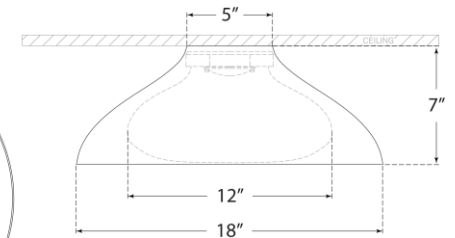

SPEC SHEET

Agnes 18" Flush Mount

Item # ARN 4351MBK-SWG

Designer: AERIN

Height: 7"

Width: 18"

Canopy: 5" Round

Finishes: BSL, G, MBK, PW

Glass Options: SWG

Socket: Dedicated LED

Wattage: 15w (1300lm)

Bottom View

Side View