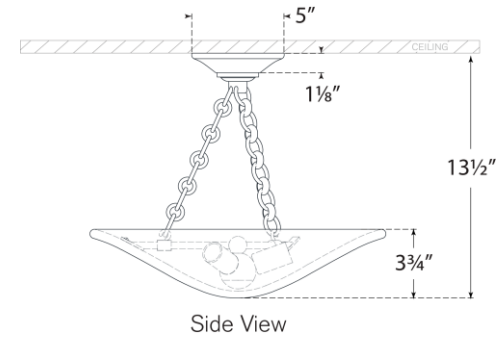

TEAR SHEET

Mollino 16" Semi Flush Mount

Item # ARN 4425HAB-PW

Designer: AERIN

Height: 13"

Width: 16"

Canopy: 5" Round

Finishes: BZ, HAB, PN

Shade Treatments: PW

Socket: 3 - E12 Candelabra

Wattage: 3 - 6.5 LED B11

Weight: 11 Pounds

Note: UL Only

Side View

Top View