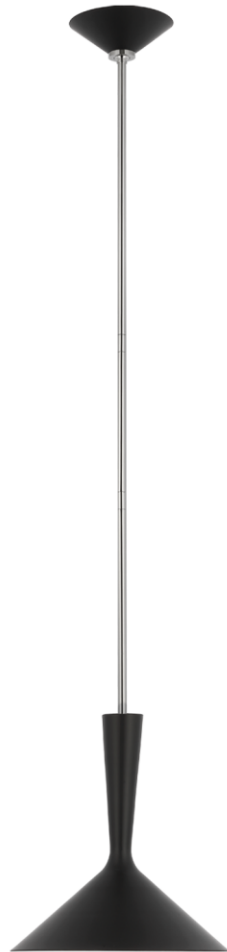

TEAR SHEET

Rosetta Medium Pendant

Item # ARN 5540BLK/PN

Designer: AERIN

O/A Height: 56.75"

Fixture Height: 13"

Min. Custom Height: 15.5"

Width: 12"

Canopy: 6" Round

Finishes: BLK/BZ, BLK/HAB, BLK/PN, HAB, PN, WHT/BZ, WHT/HAB, WHT/PN

Socket: E26 Keyless

Wattage: 15 LED A19

Note: UL Only