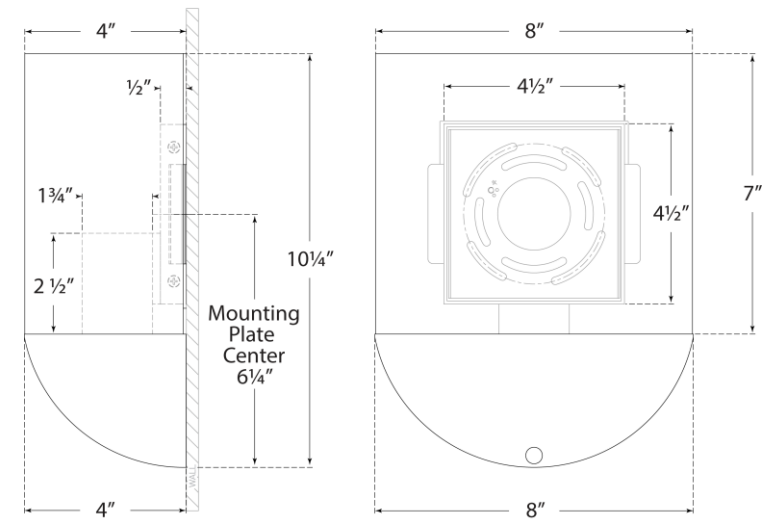

TEAR SHEET

Crescent Small Sconce

Item # BBL 2155PN-WG

Designer: Barbara Barry

Height: 10.25"

Width: 8"

Extension: 4"

Backplate: 4.5" Square

Finishes: BSL, GI, PN, WHT

Glass Options: WG

Socket: E26 Keyless

Wattage: 14.5 LED A19

Weight: 4 Pounds

Side View

Front View