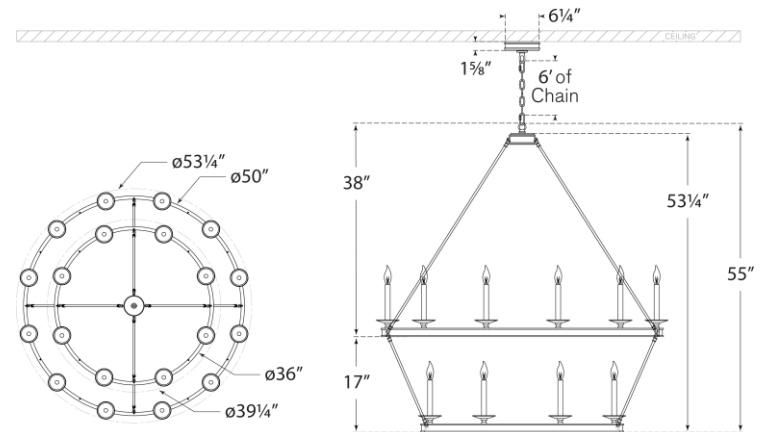

## Launceton Grande Two Tiered Chandelier

Item # CHC 1608PN

Designer: Chapman & Myers

Height: 55"

Width: 53.25"

Canopy: 6" Round

Finishes: AB, BZ, PN

Socket: 20 - E12 Candelabra

Wattage: 20 - 40 C

Note: Special Installation Required

Top View

Front View