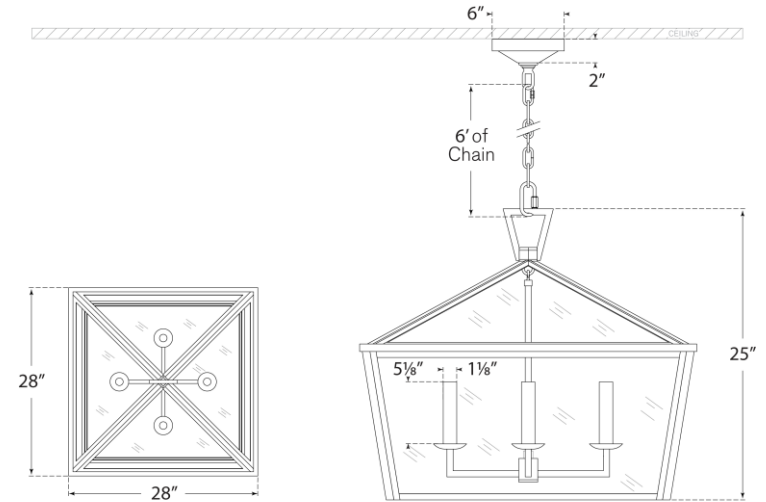

SPEC SHEET

Darlana Medium Wide Hanging Lantern

Item # CHO 5086BZ-CG

Designer: Chapman & Myers

Height: 25"

Width: 28"

Canopy: 6" Round

Finishes: BZ

Glass Options: CG

Socket: 4 - E12 Candelabra

Wattage: 4 - 40 C

Top View

Front View