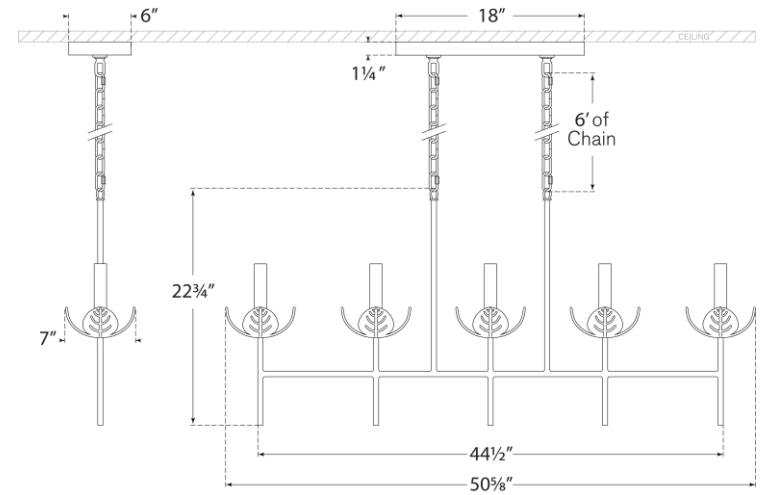

SPEC SHEET

Illana Large Linear Chandelier

Item # JN 5630BSL

Designer: Julie Neill

Height: 22.75"

Width: 50.5" x 7"

Canopy: 6" x 18" Rectangle

Finishes: AGL, BSL, PW

Shade Treatments: N/A, L

Socket: 5 - E12 Candelabra

Wattage: 5 - 60 C

Side View

Front View