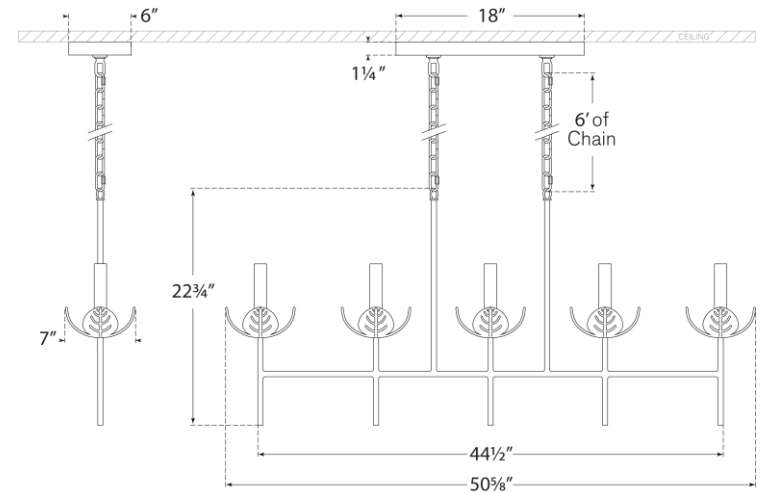

SPEC SHEET

Illana Large Linear Chandelier

Item # JN 5630BSL-L

Designer: Julie Neill

Height: 22.75"

Width: 50.5" x 7"

Canopy: 6" x 18" Rectangle

Finishes: AGL, BSL, PW

Shade Treatments: N/A, L

Shade Details: 4" x 5.5" x 6"

Socket: 5 - E12 Candelabra

Wattage: 5 - 60 C

Side View

Front View