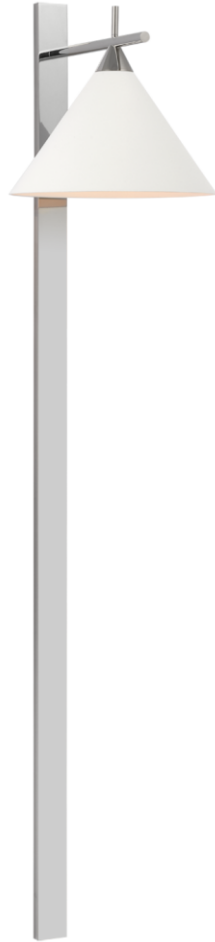

# TEAR SHEET

## Cleo 56" Statement Sconce

Item # KW 2412PN-WHT

Designer: Kelly Wearstler

Height: 56.25"

Width: 12"

Extension: 13.75"

Backplate: 2" x 56" Rectangle

Finishes: AB, PN