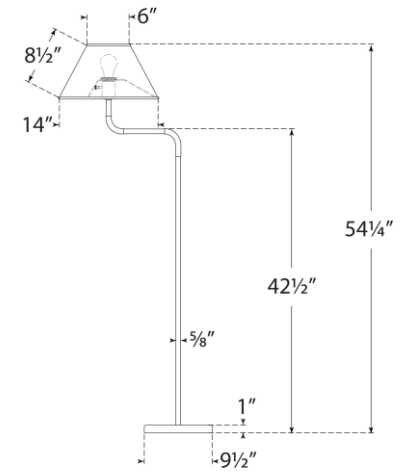

TEAR SHEET

Rigby Medium Bridge Arm Floor Lamp

Item # MF 1055PN/EB-L

Designer: Marie Flanigan

Height: 54.25"

Width: 14"

Extension: 21.5"

Base: 9.5" Round

Finishes: PN/EB, SB/NO

Shade Treatments: L

Shade Details: 6" x 14" x 8.5"

Socket: E26 Dimmer

Wattage: 15 LED A

Note: UL Only

Front View

Top View