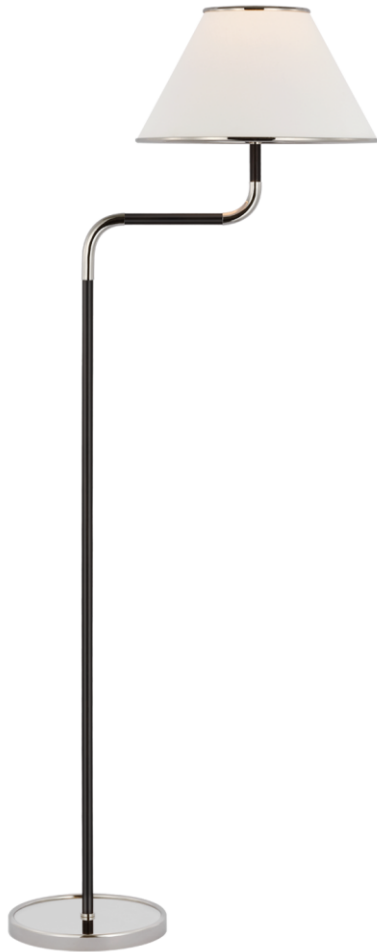

TEAR SHEET

Rigby Medium Bridge Arm Floor Lamp

Item # MF 1055PN/EB-L

Designer: Marie Flanigan

Height: 54.25"

Width: 14"

Extension: 21.5"

Base: 9.5" Round

Finishes: PN/EB, SB/NO

Shade Treatments: L

Shade Details: 6" x 14" x 8.5"

Socket: E26 Dimmer

Wattage: 15 LED A

Note: UL Only

Front View

Top View