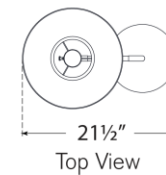

TEAR SHEET

Rigby Medium Bridge Arm Floor Lamp

Item # MF 1055PN/EB-L

Designer: Marie Flanigan

Height: 54.25"

Width: 14"

Extension: 21.5"

Base: 9.5" Round

Finishes: PN/EB, SB/NO

Shade Treatments: L

Shade Details: 6" x 14" x 8.5"

Socket: E26 Dimmer

Wattage: 15 LED A

Note: UL Only

Front View

Top View