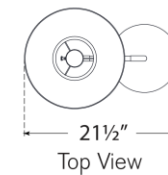

## Rigby Medium Bridge Arm Floor Lamp

Item # MF 1055SB/NO-L

Designer: Marie Flanigan

Height: 54.25"

Width: 14"

Extension: 21.5"

Base: 9.5" Round

Finishes: PN/EB, SB/NO

Shade Treatments: L

Shade Details: 6" x 14" x 8.5"

Socket: E26 Dimmer

Wattage: 15 LED A

Note: UL Only

Front View

Top View