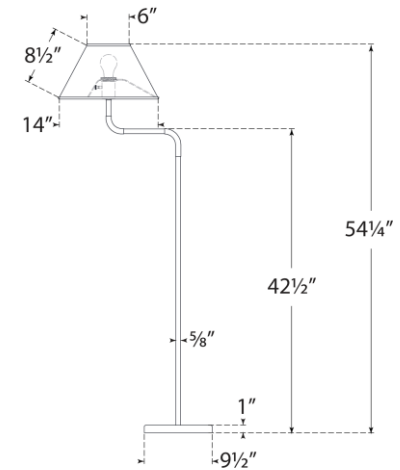

## Rigby Medium Bridge Arm Floor Lamp

Item # MF 1055SB/NO-L

Designer: Marie Flanigan

Height: 54.25"

Width: 14"

Extension: 21.5"

Base: 9.5" Round

Finishes: PN/EB, SB/NO

Shade Treatments: L

Shade Details: 6" x 14" x 8.5"

Socket: E26 Dimmer

Wattage: 15 LED A

Note: UL Only

Front View

Top View