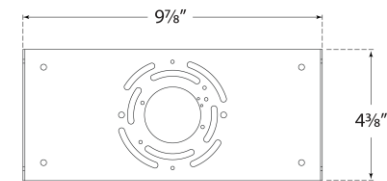

TEAR SHEET

Quarter Sphere Small Up Light

Item # PB 2070MBK-FG

Designer: Peter Bristol

Height: 5"

Width: 10"

Extension: 5"

Backplate: 5" x 10" Rectangle

Finishes: MBK, NB, PN, WHT

Glass Options: FG

Socket: Dedicated LED

Wattage: 12w (1000lm)

Weight: 4 Pounds

Top View

Mounting Plate