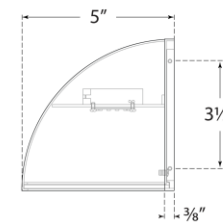

TEAR SHEET

Quarter Sphere Small Up Light

Item # PB 2070MBK-FG

Designer: Peter Bristol

Height: 5"

Width: 10"

Extension: 5"

Backplate: 5" x 10" Rectangle

Finishes: MBK, NB, PN, WHT

Glass Options: FG

Socket: Dedicated LED

Wattage: 12w (1000lm)

Weight: 4 Pounds

Top View

Mounting Plate