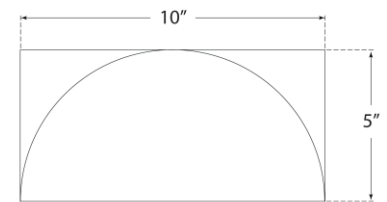

TEAR SHEET

Quarter Sphere Small Up Light

Item # PB 2070MBK-FG

Designer: Peter Bristol

Height: 5"

Width: 10"

Extension: 5"

Backplate: 5" x 10" Rectangle

Finishes: MBK, NB, PN, WHT

Glass Options: FG

Socket: Dedicated LED

Wattage: 12w (1000lm)

Weight: 4 Pounds

Top View

Mounting Plate