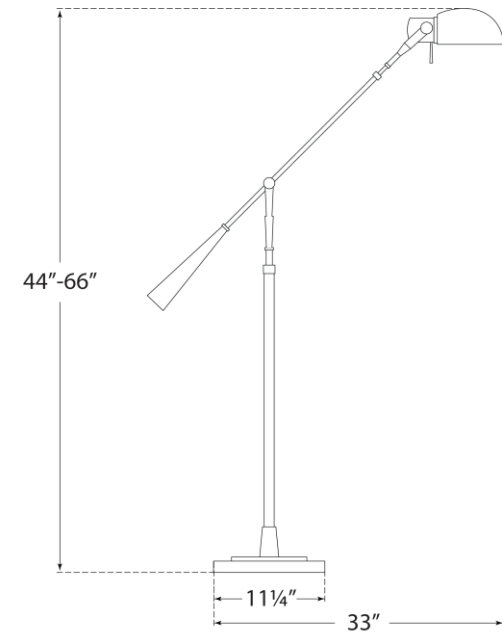

TEAR SHEET

Equilibrium Floor Lamp

Item # RL 11170BLK

Designer: Ralph Lauren

Height: 44" - 66"

Width: 11.25"

Extension: 33"

Base: 11.25" Round

Finishes: BLK, PN

Socket: E26 Dimmer

Wattage: 75 A19

Weight: 28 Pounds

Side View