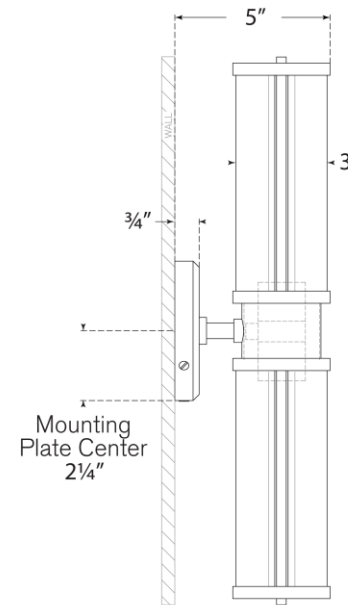

TEAR SHEET

Lichfield Double Sconce

Item # RL 2093PN

Designer: Ralph Lauren

Height: 17.75"

Width: 4.5"

Extension: 5"

Backplate: 4.5" Round

Finishes: NB, PN

Glass Options: WG

Socket: 2 - E26 Keyless

Wattage: 2 - 40 T10

Weight: 4 Pounds

Side View

Front View