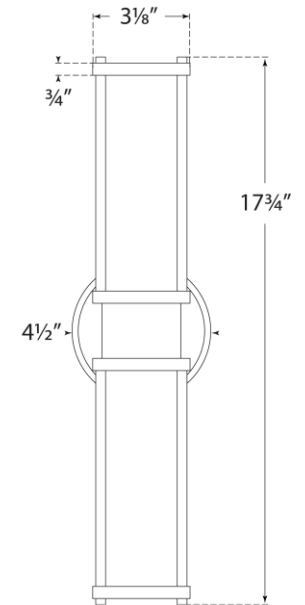

TEAR SHEET

Lichfield Double Sconce

Item # RL 2093PN

Designer: Ralph Lauren

Height: 17.75"

Width: 4.5"

Extension: 5"

Backplate: 4.5" Round

Finishes: NB, PN

Glass Options: WG

Socket: 2 - E26 Keyless

Wattage: 2 - 40 T10

Weight: 4 Pounds

Side View

Front View