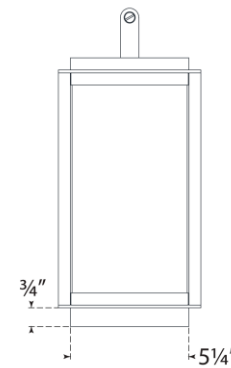

## Northport Small Table Lantern

Item # RL 3560BZ/TK-WG

Designer: Ralph Lauren

Height: 13.5"

Width: 6"

Base: 5.25" Square

Finishes: BZ/TK, NB/TK, PN/TK

Glass Options: WG

Socket: Dedicated LED

Wattage: 20w (1600lm)

Note: UL Only

Top View

Side View

Front View