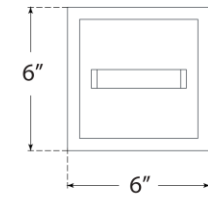

## Northport Small Table Lantern

Item # RL 3560BZ/TK-WG

Designer: Ralph Lauren

Height: 13.5"

Width: 6"

Base: 5.25" Square

Finishes: BZ/TK, NB/TK, PN/TK

Glass Options: WG

Socket: Dedicated LED

Wattage: 20w (1600lm)

Note: UL Only

Top View

Side View

Front View