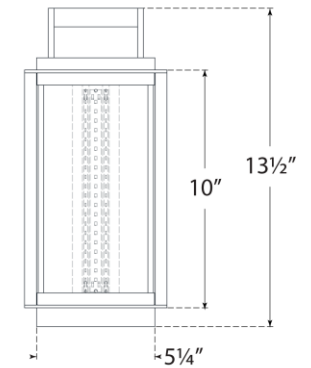

## Northport Small Table Lantern

Item # RL 3560BZ/TK-WG

Designer: Ralph Lauren

Height: 13.5"

Width: 6"

Base: 5.25" Square

Finishes: BZ/TK, NB/TK, PN/TK

Glass Options: WG

Socket: Dedicated LED

Wattage: 20w (1600lm)

Note: UL Only

Top View

Side View

Front View