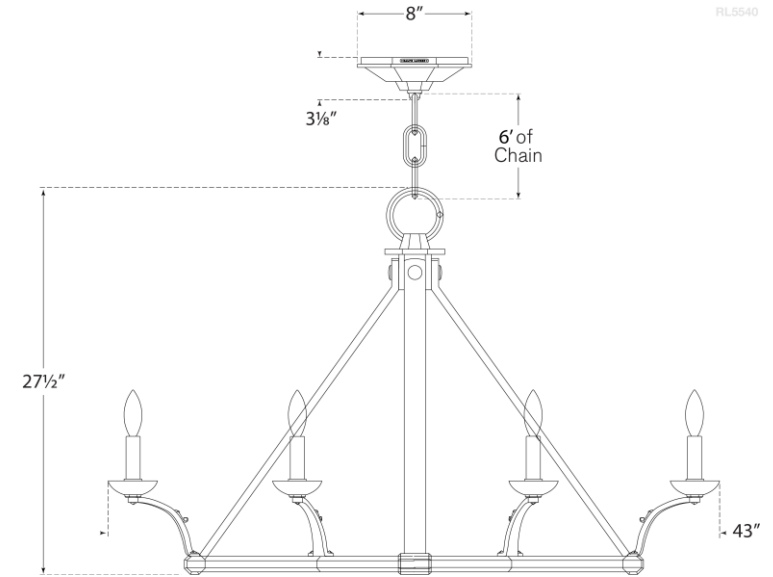

## Robertson Single Tier Chandelier

Item # RL 5540NR

Designer: Ralph Lauren

Height: 27.5"

Width: 43"

Canopy: 8" Octagon

Finishes: NR

Socket: 8 - E12 Candelabra

Wattage: 8 - 60 C11

Weight: 37 Pounds

RL5540