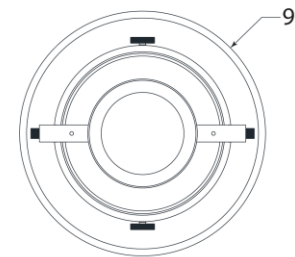

TEAR SHEET

Kears Medium Post Lantern

Item # S 7760AI-CG

Designer: Ian K. Fowler

Height: 22"

Width: 9"

Base: 3" Round Post Cap

Finishes: AI

Glass Options: CG

Socket: E26 Keyless

Wattage: 6.5 LED T10

Weight: 11 Pounds

Note: UL Only | Requires Smaller Outlet Box

Bottom View

Side View