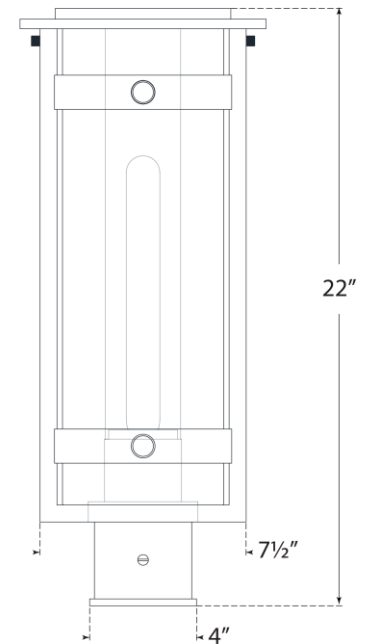

TEAR SHEET

Kears Medium Post Lantern

Item # S 7760AI-CG

Designer: Ian K. Fowler

Height: 22"

Width: 9"

Base: 3" Round Post Cap

Finishes: AI

Glass Options: CG

Socket: E26 Keyless

Wattage: 6.5 LED T10

Weight: 11 Pounds

Note: UL Only | Requires Smaller Outlet Box

Bottom View

Side View