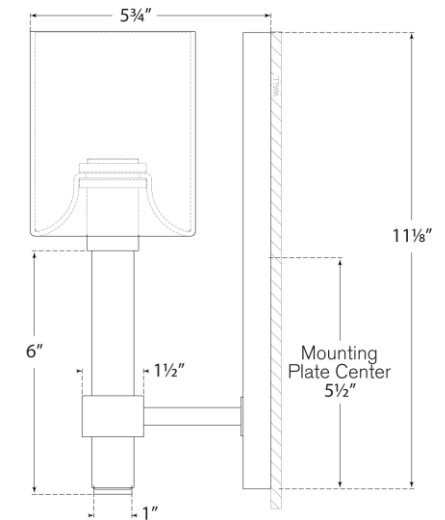

SPEC SHEET

Maribelle Single Sconce

Item # SK 2450PN-WG

Designer: Suzanne Kasler

Height: 11.5"

Width: 4.25"

Extension: 5.75"

Backplate: 4.25" x 11" Rectangle

Finishes: HAB, PN

Shade Treatments: WG, HAB, PN

Socket: E12 Candelabra

Wattage: 40 B

Front View

Side View