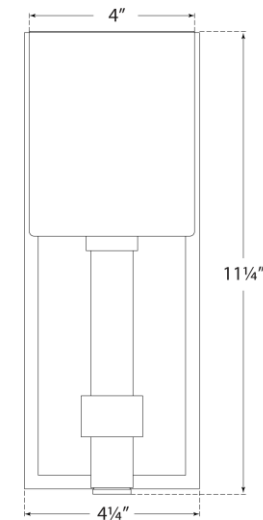

SPEC SHEET

Maribelle Single Sconce

Item # SK 2450PN-WG

Designer: Suzanne Kasler

Height: 11.5"

Width: 4.25"

Extension: 5.75"

Backplate: 4.25" x 11" Rectangle

Finishes: HAB, PN

Shade Treatments: WG, HAB, PN

Socket: E12 Candelabra

Wattage: 40 B

Front View

Side View