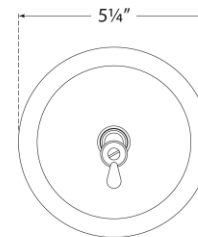

## Katie Small Acorn Sconce

Item # TOB 2225BZ/G2-CG

Designer: Thomas O'Brien

Height: 13.4"

Width: 6.5"

Extension: 8.75"

Backplate: 5.25" Round

Finishes: BZ, HAB, PN

Glass Options: CG, SG, WG

Socket: E12 Candelabra

Wattage: 40 C11

Weight: 3 Pounds

Front View  
Mounting Plate