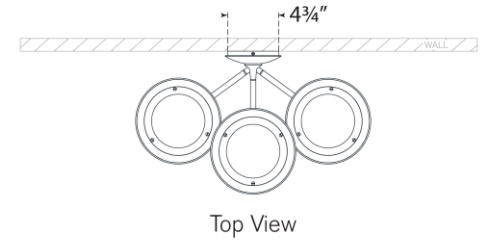

TEAR SHEET

Keira Large Triple Sconce

Item # TOB 2785HAB

Designer: Thomas O'Brien

Height: 23"

Width: 22"

Extension: 13.25"

Backplate: 4.75" Round

Finishes: BZ/HAB, HAB, PN, WHT/HAB

Socket: Dedicated LED

Wattage: 18w (1500lm)

Note: UL Only

Top View

Side View

Front View