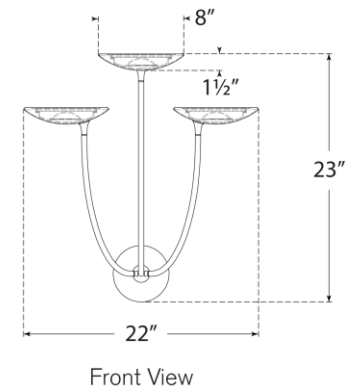

TEAR SHEET

Keira Large Triple Sconce

Item # TOB 2785HAB

Designer: Thomas O'Brien

Height: 23"

Width: 22"

Extension: 13.25"

Backplate: 4.75" Round

Finishes: BZ/HAB, HAB, PN, WHT/HAB

Socket: Dedicated LED

Wattage: 18w (1500lm)

Note: UL Only

Top View

Side View

Front View