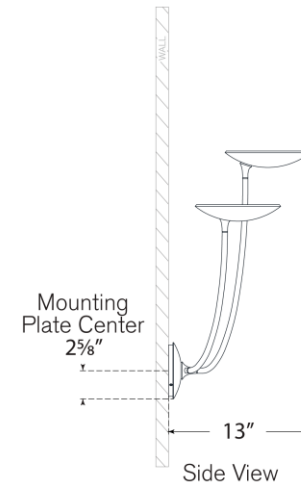

TEAR SHEET

Keira Large Triple Sconce

Item # TOB 2785HAB

Designer: Thomas O'Brien

Height: 23"

Width: 22"

Extension: 13.25"

Backplate: 4.75" Round

Finishes: BZ/HAB, HAB, PN, WHT/HAB

Socket: Dedicated LED

Wattage: 18w (1500lm)

Note: UL Only

Top View

Side View

Front View