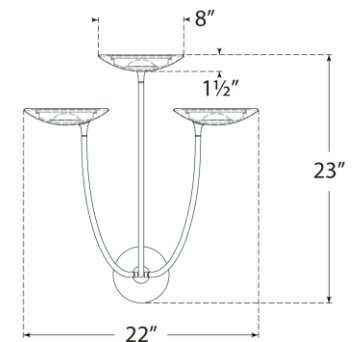

## Keira Large Triple Sconce

Item # TOB 2785PN

Designer: Thomas O'Brien

Height: 23"

Width: 22"

Extension: 13.25"

Backplate: 4.75" Round

Finishes: BZ/HAB, HAB, PN, WHT/HAB

Socket: Dedicated LED

Wattage: 18w (1500lm)

Note: UL Only

Top View

Side View

Front View