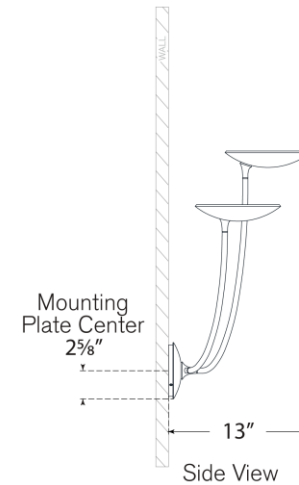

## Keira Large Triple Sconce

Item # TOB 2785PN

Designer: Thomas O'Brien

Height: 23"

Width: 22"

Extension: 13.25"

Backplate: 4.75" Round

Finishes: BZ/HAB, HAB, PN, WHT/HAB

Socket: Dedicated LED

Wattage: 18w (1500lm)

Note: UL Only

Top View

Side View

Front View