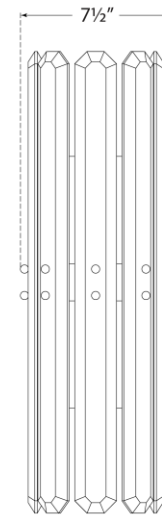

TEAR SHEET

Bonnington Tall Sconce

Item # ARN 2125HAB-ALB

Designer: AERIN

Height: 22"

Width: 7.5"

Extension: 5"

Backplate: 4.5" x 12" Rectangle

Finishes: HAB, PN

Trim Options: ALB, CG

Socket: 2 - E26 Keyless

Wattage: 2 - 40 T6

Weight: 16 Pounds

Note: UL Only

Top View

Front View

Side View