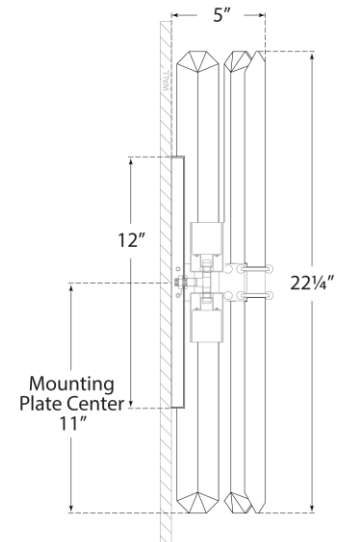

TEAR SHEET

Bonnington Tall Sconce

Item # ARN 2125HAB-ALB

Designer: AERIN

Height: 22"

Width: 7.5"

Extension: 5"

Backplate: 4.5" x 12" Rectangle

Finishes: HAB, PN

Trim Options: ALB, CG

Socket: 2 - E26 Keyless

Wattage: 2 - 40 T6

Weight: 16 Pounds

Note: UL Only

Top View

Front View

Side View