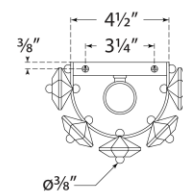

TEAR SHEET

Bonnington Tall Sconce

Item # ARN 2125HAB-ALB

Designer: AERIN

Height: 22"

Width: 7.5"

Extension: 5"

Backplate: 4.5" x 12" Rectangle

Finishes: HAB, PN

Trim Options: ALB, CG

Socket: 2 - E26 Keyless

Wattage: 2 - 40 T6

Weight: 16 Pounds

Note: UL Only

Top View

Front View

Side View