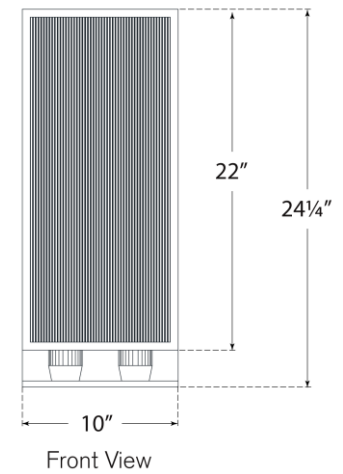

## York 24" Double Box Sconce

Item # BBL 2183BZ-CRB

Designer: Barbara Barry

Height: 24.25"

Width: 10"

Extension: 5"

Backplate: 10" x 24.25" Rectangle

Finishes: BZ, PN, SB

Glass Options: CRB

Socket: 2 - E26 Keyless

Wattage: 2 - 8 LED T9

Weight: 20 Pounds

Note: UL Only

Top View

Side View

Front View