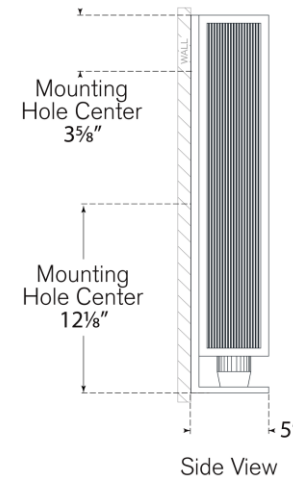

## York 24" Double Box Sconce

Item # BBL 2183BZ-CRB

Designer: Barbara Barry

Height: 24.25"

Width: 10"

Extension: 5"

Backplate: 10" x 24.25" Rectangle

Finishes: BZ, PN, SB

Glass Options: CRB

Socket: 2 - E26 Keyless

Wattage: 2 - 8 LED T9

Weight: 20 Pounds

Note: UL Only

Top View

Side View

Front View