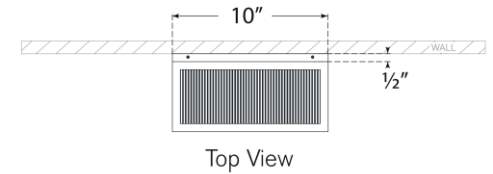

## York 24" Double Box Sconce

Item # BBL 2183BZ-CRB

Designer: Barbara Barry

Height: 24.25"

Width: 10"

Extension: 5"

Backplate: 10" x 24.25" Rectangle

Finishes: BZ, PN, SB

Glass Options: CRB

Socket: 2 - E26 Keyless

Wattage: 2 - 8 LED T9

Weight: 20 Pounds

Note: UL Only

Top View

Side View

Front View