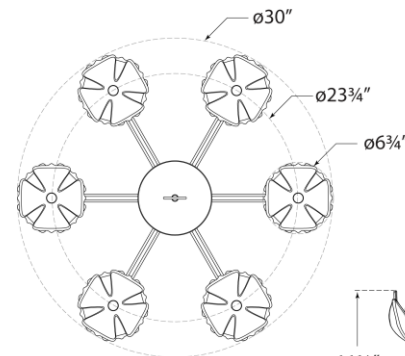

TEAR SHEET

Alberto Small Single Tier Chandelier

Item # JN 5003AB

Designer: Julie Neill

Height: 34.5"

Width: 30"

Canopy: 5.5" Round

Finishes: AB, ABL, AGL, BSL, PW

Socket: 6 - E12 Candelabra

Wattage: 6 - 60 G16.5

Weight: 19 Pounds

Note: UL Only

Top View

Front View