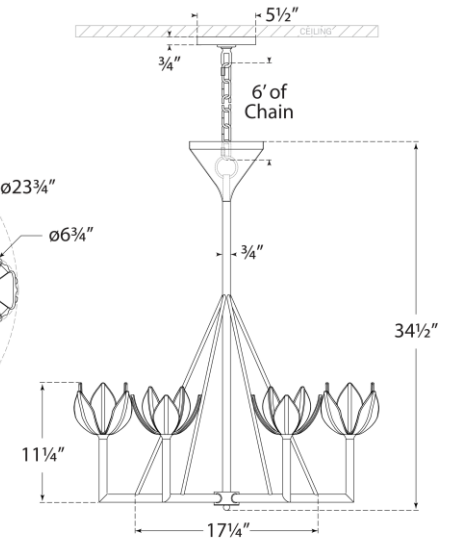

TEAR SHEET

Alberto Small Single Tier Chandelier

Item # JN 5003AB

Designer: Julie Neill

Height: 34.5"

Width: 30"

Canopy: 5.5" Round

Finishes: AB, ABL, AGL, BSL, PW

Socket: 6 - E12 Candelabra

Wattage: 6 - 60 G16.5

Weight: 19 Pounds

Note: UL Only

Top View

Front View