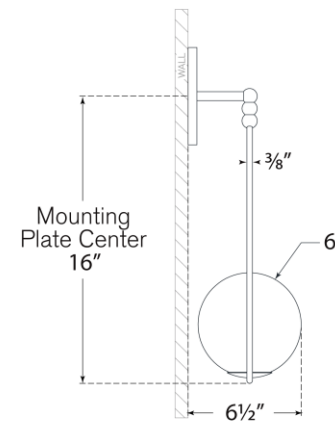

TEAR SHEET

Jodo 19" Single Sconce

Item # WS 2020HAB-WG

Designer: Windsor Smith

Height: 18.75"

Width: 6.75"

Extension: 6.5"

Backplate: 3.5" x 5.5" Rectangle

Finishes: BZ/HAB, HAB, PN

Glass Options: WG

Lightsource: Dedicated LED

Wattage: 6w (700lm)

Weight: 3 Pounds

Note: UL Only | Requires Smaller Outlet Box

Top View

Side View

Front View