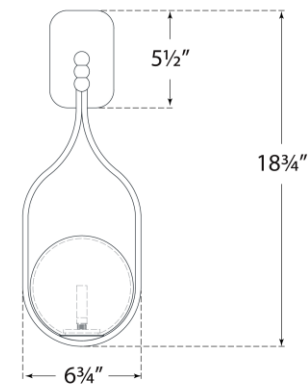

TEAR SHEET

Jodo 19" Single Sconce

Item # WS 2020HAB-WG

Designer: Windsor Smith

Height: 18.75"

Width: 6.75"

Extension: 6.5"

Backplate: 3.5" x 5.5" Rectangle

Finishes: BZ/HAB, HAB, PN

Glass Options: WG

Lightsource: Dedicated LED

Wattage: 6w (700lm)

Weight: 3 Pounds

Note: UL Only | Requires Smaller Outlet Box

Top View

Side View

Front View