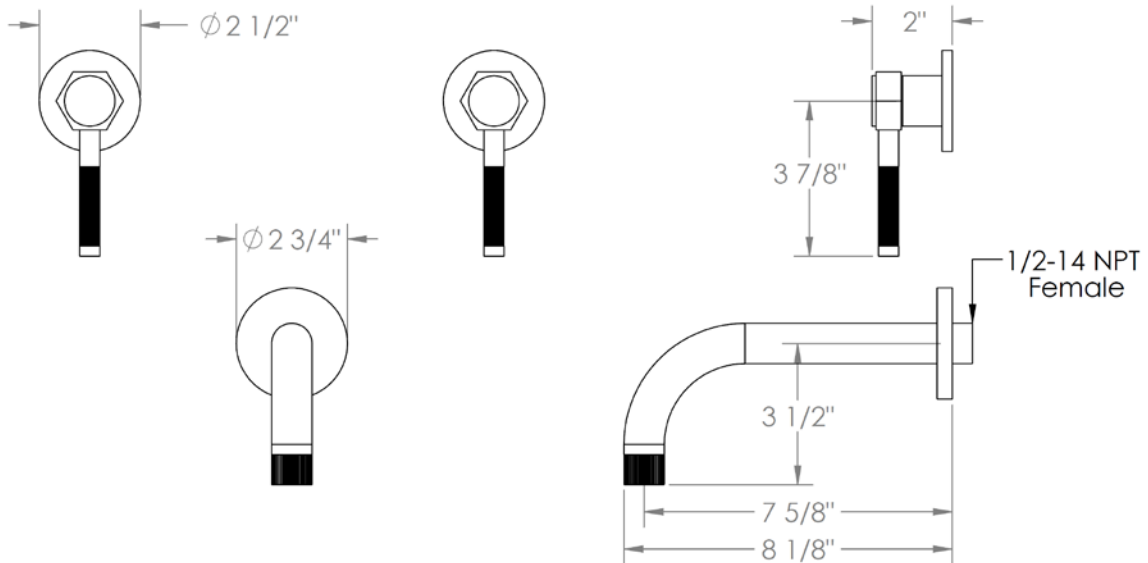

111-5-SP4

Wall Mounted 3 Hole Bath Set

For use with SS-506 or SS-THV2.2-26C concealed rough

Meets the applicable requirements of ASME A112.18.1-2005/CSA B125.1-05, entitled "Plumbing Supply Fittings"

WATERMARK DESIGNS 4/3/2018