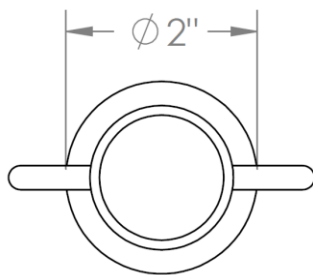

25-WTR2-IN16

Wall Mounted 2-Valve Shower Trim
Includes Alignment Kit
Requires SS-506 concealed rough

WATERMARK DESIGNS 12/13/2018

350 Dewitt Ave Brooklyn NY 11207 USA T 718 257 2800 F 718 257 2144 info@watermark-designs.com