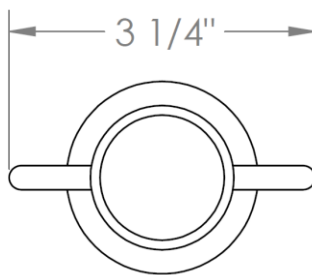

25-WTR2-IN16

Wall Mounted 2-Valve Shower Trim
Includes Alignment Kit
Requires SS-506 concealed rough

WATERMARK DESIGNS 12/13/2018

350 Dewitt Ave Brooklyn NY 11207 USA T 718 257 2800 F 718 257 2144 info@watermark-designs.com