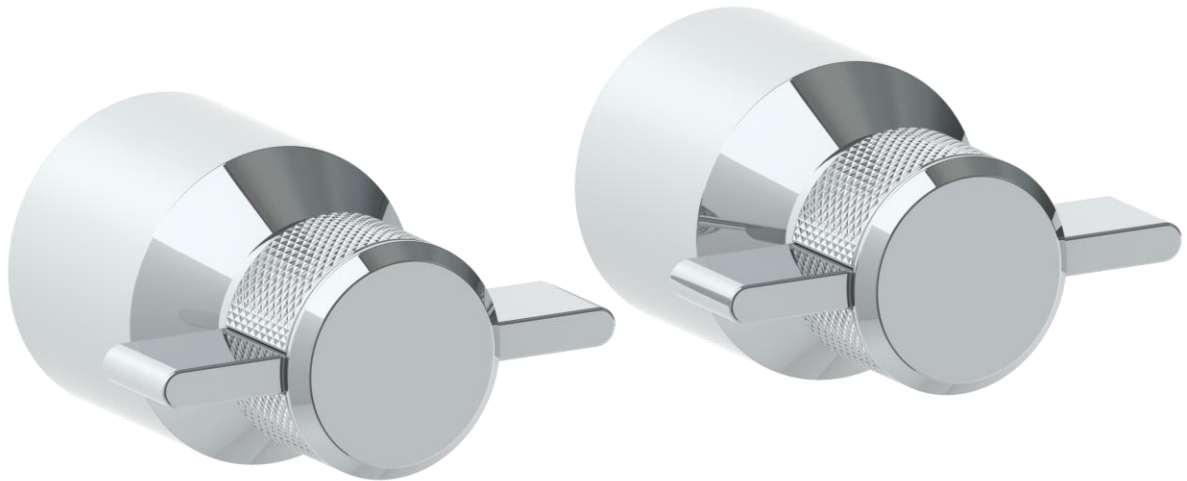

25-WTR2-IN16

Wall Mounted 2-Valve Shower Trim
Includes Alignment Kit
Requires SS-506 concealed rough

WATERMARK DESIGNS 12/13/2018

350 Dewitt Ave Brooklyn NY 11207 USA T 718 257 2800 F 718 257 2144 info@watermark-designs.com