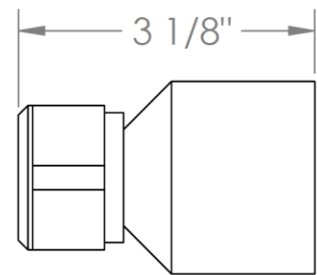

25-WTR2-IN16

Wall Mounted 2-Valve Shower Trim
Includes Alignment Kit
Requires SS-506 concealed rough

WATERMARK DESIGNS 12/13/2018

350 Dewitt Ave Brooklyn NY 11207 USA T 718 257 2800 F 718 257 2144 info@watermark-designs.com