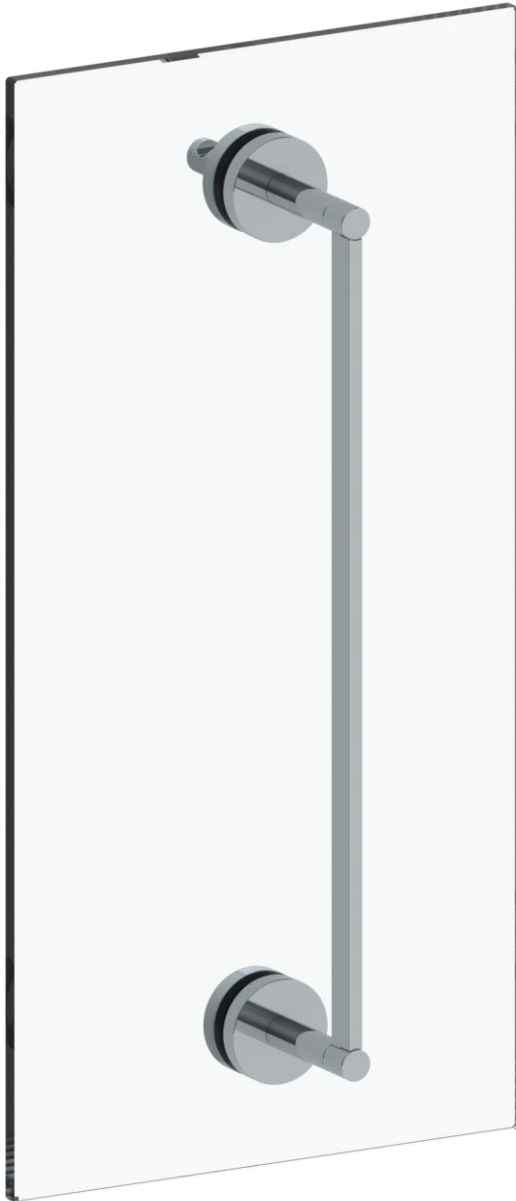

**31-0.1-SDP**

Glass Mounted Shower Door Pull with Knob / Hook  
For use with 1/2" thick glass with Ø1/2" holes  
Brooklyn Collection

MODEL NO.	DIMENSION OF L
31-0.1-6SDP	6"
31-0.1-12SDP	12"
31-0.1-18SDP	18"
31-0.1A-SDP	24"