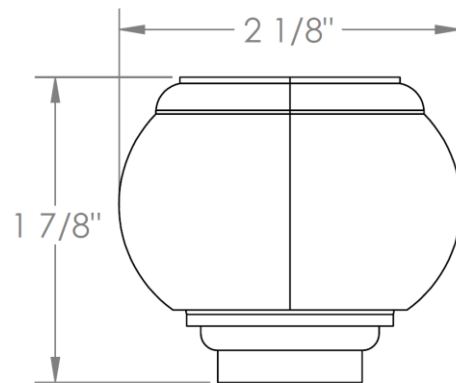

314-T15-__
Trim Kit for Miniature Thermostatic Valve
Requires SS-TH500 concealed rough

HANDLE TRIM OPTIONS

CRY4 – ROOSEVELT

CRY5 – MARMONT

T6 – NEWTON

XX – SHETFIELD

YY – NEWPORT