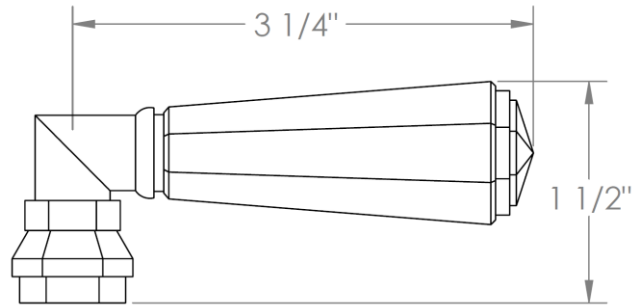

314-T15-__
Trim Kit for Miniature Thermostatic Valve
Requires SS-TH500 concealed rough

HANDLE TRIM OPTIONS

CRY4 – ROOSEVELT

CRY5 – MARMONT

T6 – NEWTON

XX – SHETFIELD

YY – NEWPORT