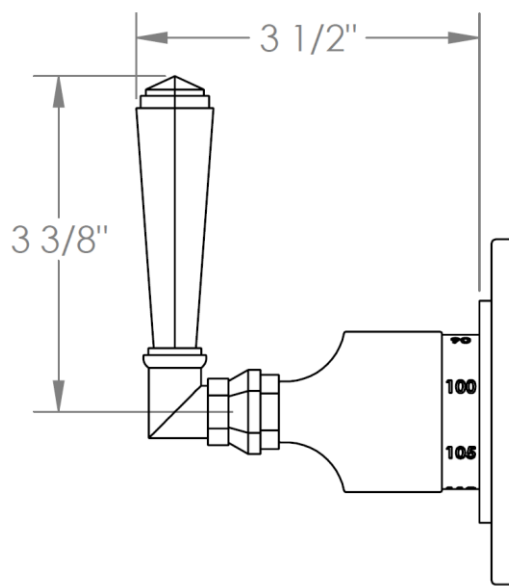

314-T15-__
Trim Kit for Miniature Thermostatic Valve
Requires SS-TH500 concealed rough

HANDLE TRIM OPTIONS

CRY4 – ROOSEVELT

CRY5 – MARMONT

T6 – NEWTON

XX – SHETFIELD

YY – NEWPORT