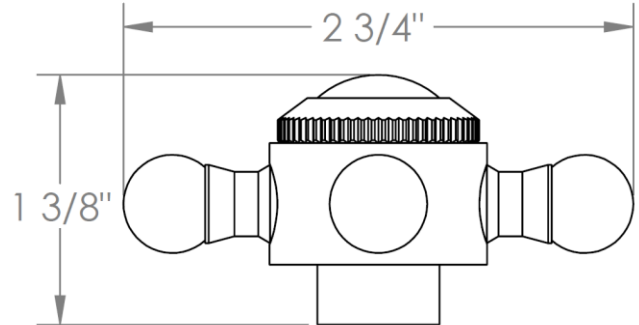

314-T15-__
Trim Kit for Miniature Thermostatic Valve
Requires SS-TH500 concealed rough

HANDLE TRIM OPTIONS

CRY4 – ROOSEVELT

CRY5 – MARMONT

T6 – NEWTON

XX – SHETFIELD

YY – NEWPORT