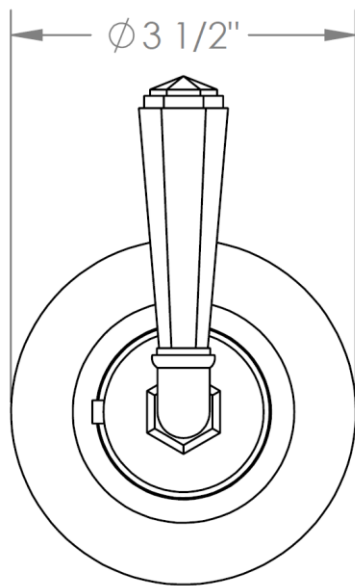

314-T15-__
Trim Kit for Miniature Thermostatic Valve
Requires SS-TH500 concealed rough

HANDLE TRIM OPTIONS

CRY4 – ROOSEVELT

CRY5 – MARMONT

T6 – NEWTON

XX – SHETFIELD

YY – NEWPORT