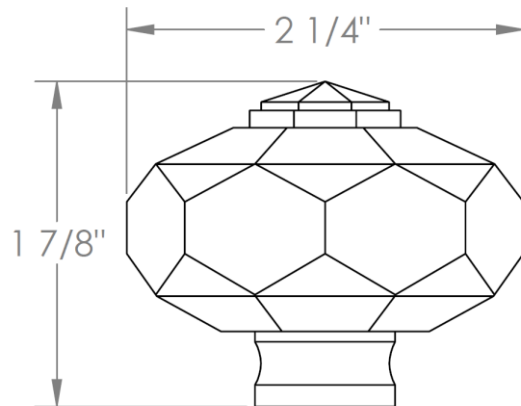

314-T15-__
Trim Kit for Miniature Thermostatic Valve
Requires SS-TH500 concealed rough

HANDLE TRIM OPTIONS

CRY4 – ROOSEVELT

CRY5 – MARMONT

T6 – NEWTON

XX – SHETFIELD

YY – NEWPORT