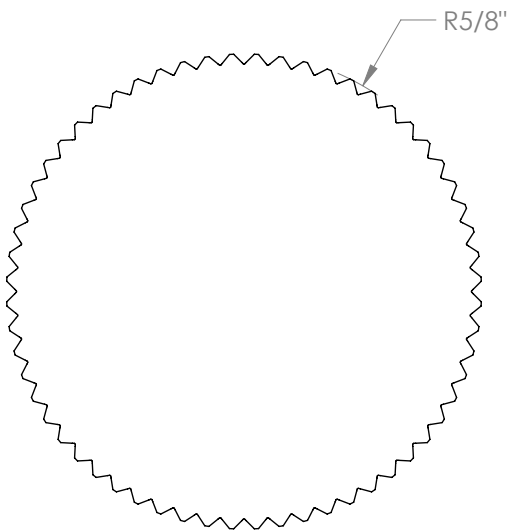

WATERMARK

BROOKLYN, NEW YORK

Sutton

KB-111

1" Ø Cabinet Knob

- Professional Installation Required

Available in all finishes shown on the [Watermark Designs website](#)

Meets the applicable requirements of ASME A112.18.1-2005/CSA B125.1-05, entitled "Plumbing Supply Fittings".