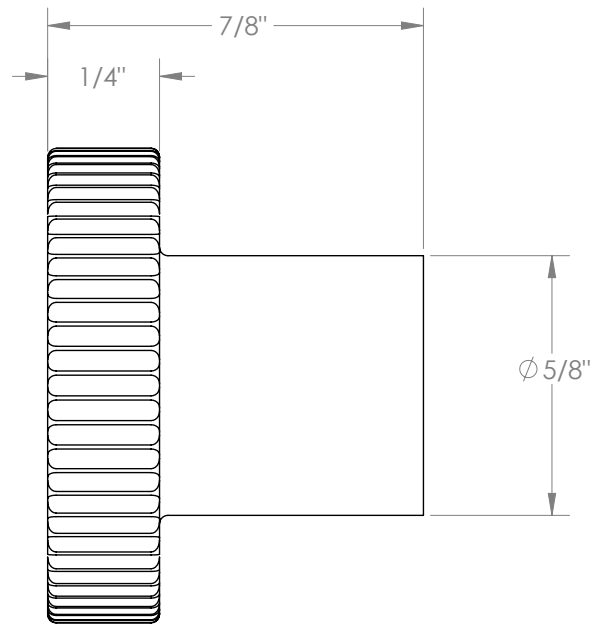

WATERMARK

BROOKLYN, NEW YORK

Sutton

KB-111

1" Ø Cabinet Knob

- Professional Installation Required

Available in all finishes shown on the [Watermark Designs website](#)

Meets the applicable requirements of ASME A112.18.1-2005/CSA B125.1-05, entitled "Plumbing Supply Fittings".

Watermark Designs reserves the right to make revisions without notice to produce specifications. All product dimensions are nominal.

09/2023

350 Dewitt Ave. Brooklyn, NY 11207 USA | T: 1 718 257 2800 | F: 1 718 257 2144 | customerservice@watermark-designs.com