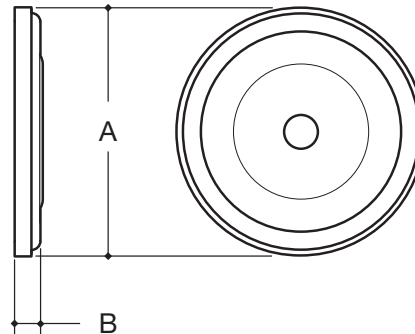

**WATER STREET**  
LAKEWOOD NEW YORK

	<b>A</b>	<b>B</b>
4384* BACK PLATE	1-1/8"	5/32"
4345* BACK PLATE	1-3/8"	5/32"
4346* BACK PLATE	1-5/8"	5/32"

\*Insert code C, D or R for knurling option.  
 Made to order with standard lead time of 2 - 4 weeks, dependent on finish selected.  
 Expediting availability determined by the production levels at the time of order. Upcharge applies.  
 Items that are available for Quick Ship will ship within 24 hours.