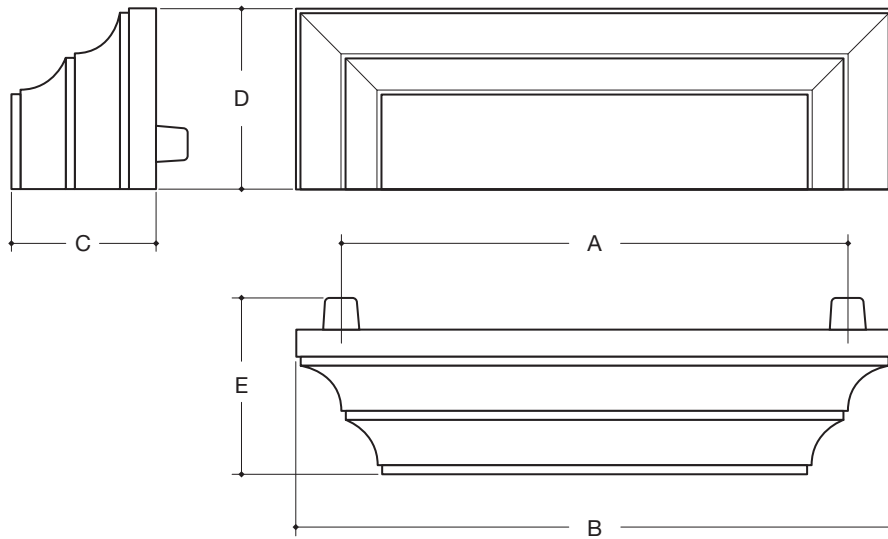

WATER STREET

LAKWOOD NEW YORK

		A	B	C	D	E
7378	CUP PULL	3"	3-15/16"	1"	2"	1"

Hand hammering available.
Made to order with standard lead time of 2 - 4 weeks, dependent on finish selected.
Expediting availability determined by the production levels at the time of order. Upcharge applies.
Items that are available for Quick Ship will ship within 24 hours.