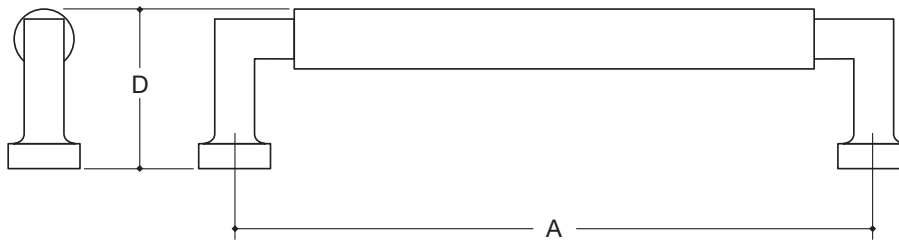

# WATER STREET

LAKWOOD NEW YORK

		<b>A</b>	<b>B</b>	<b>C</b>	<b>D</b>
7791	PULL	4-1/2"	5/8"	3/4"	1-5/8"
7792	PULL	6"	5/8"	3/4"	1-5/8"
7793	PULL	8"	5/8"	3/4"	1-5/8"
7794	PULL	10"	5/8"	3/4"	1-5/8"
7795	PULL	12"	5/8"	3/4"	1-5/8"
7796	PULL	18"	5/8"	3/4"	1-5/8"
7827	PULL	24"	5/8"	3/4"	1-5/8"
7828	PULL	30"	5/8"	3/4"	1-5/8"

Hand hammering available.

Made to order with standard lead time of 2 - 4 weeks, dependent on finish selected.

Expediting availability determined by the production levels at the time of order. Upcharge applies.