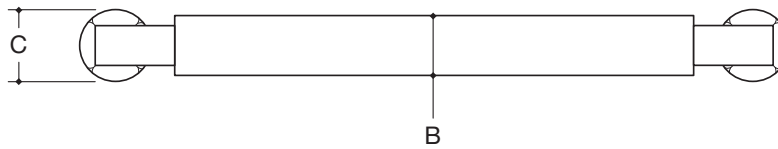

# WATER STREET

LAKWOOD NEW YORK

		<b>A</b>	<b>B</b>	<b>C</b>	<b>D</b>
7791	PULL	4-1/2"	5/8"	3/4"	1-5/8"
7792	PULL	6"	5/8"	3/4"	1-5/8"
7793	PULL	8"	5/8"	3/4"	1-5/8"
7794	PULL	10"	5/8"	3/4"	1-5/8"
7795	PULL	12"	5/8"	3/4"	1-5/8"
7796	PULL	18"	5/8"	3/4"	1-5/8"
7827	PULL	24"	5/8"	3/4"	1-5/8"
7828	PULL	30"	5/8"	3/4"	1-5/8"

Hand hammering available.

Made to order with standard lead time of 2 - 4 weeks, dependent on finish selected.

Expediting availability determined by the production levels at the time of order. Upcharge applies.