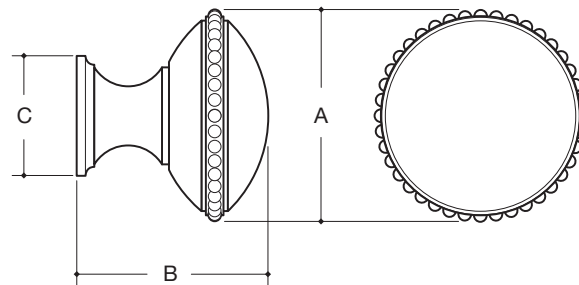

WATER STREET

LAKWOOD NEW YORK

PORT ROYAL

	A	B	C
8505B BEAD KNOB	1-1/4"	1-3/16"	3/4"
8506B BEAD KNOB	1-1/2"	1-11/32"	27/32"

Hand hammering available.

Made to order with standard lead time of 2 - 4 weeks, dependent on finish selected.