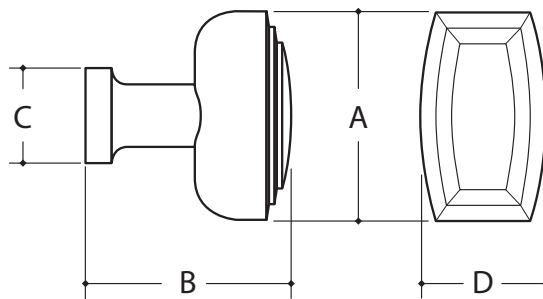

WATER STREET

LAKWOOD NEW YORK

TERRACE

	A	B	C	D
8530 OVAL KNOB	1-1/4"	1-1/4"	9/16"	3/4"

Made to order with standard lead time of 2 - 4 weeks, dependent on finish selected.
Expediting availability determined by the production levels at the time of order. Upcharge applies.
Items that are available for Quick Ship will ship within 24 hours.