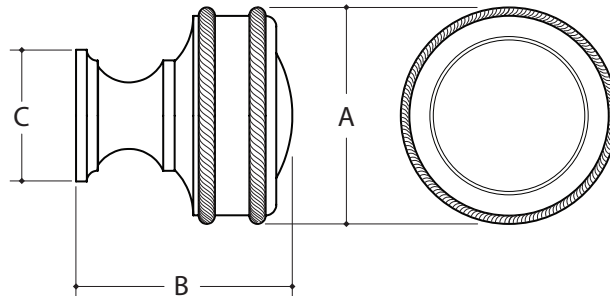

WATER STREET

LAKWOOD NEW YORK

PORT ROYAL

	A	B	C
8531R ROPE KNOB	1-1/4"	1-1/4"	3/4"
8532R ROPE KNOB	1-1/2"	1-1/2"	29/32"

Hand hammering available.
Made to order with standard lead time of 2 - 4 weeks, dependent on finish selected.
Expediting availability determined by the production levels at the time of order. Upcharge applies.
Items that are available for Quick Ship will ship within 24 hours.