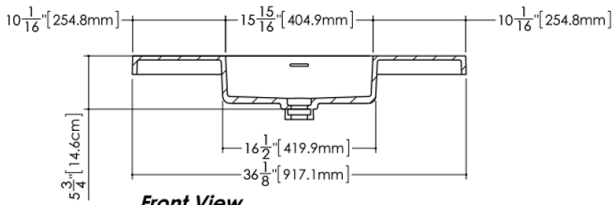

TECHNICAL DETAILS

- **Width:** 22"
- **Length:** 36.13"
- **Height:** 2"
- **Weight:** 23 lbs / 10 kg

Top View

Front View

Side View

VDCOS 36

WETSTYLE cannot be held responsible for any technical errors and reserves the right to make revisions without notice. Approximate measurement. The manufacturer accepts 1/4" (6.35mm) variance.