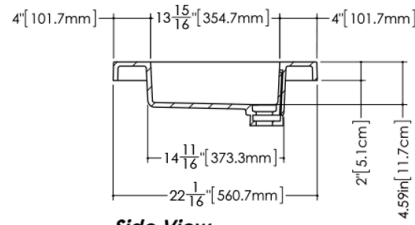

TECHNICAL DETAILS

- **Width:** 22"
- **Length:** 36.13"
- **Height:** 2"
- **Weight:** 23 lbs / 10 kg

Top View

Front View

Side View

VDCOS 36

WETSTYLE cannot be held responsible for any technical errors and reserves the right to make revisions without notice. Approximate measurement. The manufacturer accepts 1/4" (6.35mm) variance.