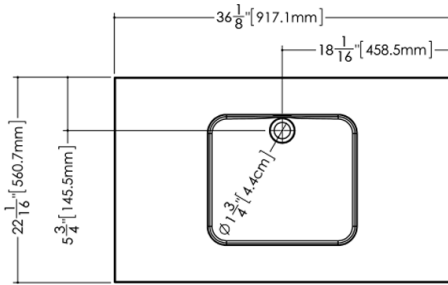

TECHNICAL DETAILS

- **Width:** 22"
- **Length:** 36.13"
- **Height:** 2"
- **Weight:** 23 lbs / 10 kg

Top View

Front View

Side View

VDCOS 36

WETSTYLE cannot be held responsible for any technical errors and reserves the right to make revisions without notice. Approximate measurement. The manufacturer accepts 1/4" (6.35mm) variance.