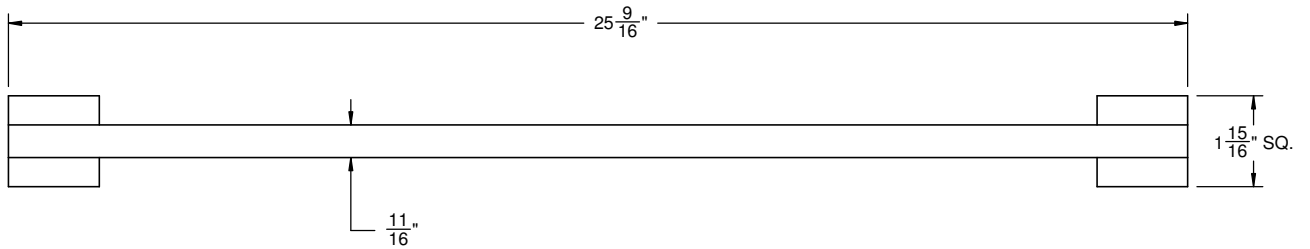

California Faucets®

Morro Bay™

24" TOWEL BAR

Features

- Solid brass construction
- Includes all mounting hardware
- Over 30 finishes including 15 PVD finishes
- For additional product offerings, see www.californiafaucets.com

77-24

Codes/Standards Applicable

Meets or exceeds the following at date of manufacture:

- None applicable

(4X) 3/8"-1/2" WALL ANCHOR

(4X) 8 X 1-1/2" SCREW

ALL DIMENSIONS SHOWN TO NEAREST 1/16"