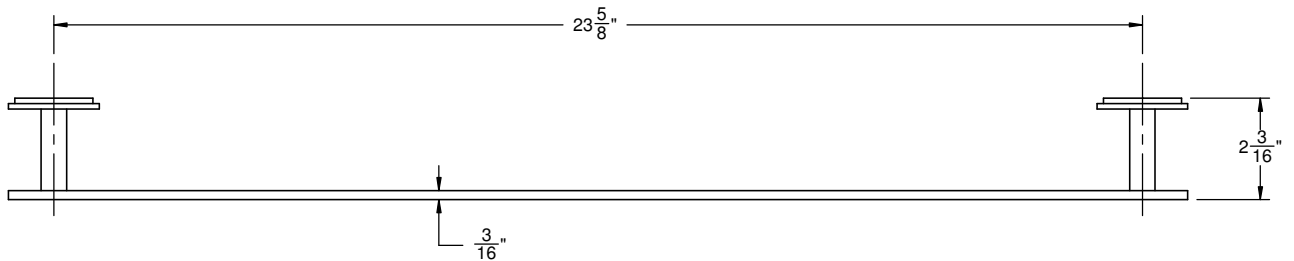

California Faucets®

Morro Bay™

24" TOWEL BAR

Features

- Solid brass construction
- Includes all mounting hardware
- Over 30 finishes including 15 PVD finishes
- For additional product offerings, see www.californiafaucets.com

77-24

Codes/Standards Applicable

Meets or exceeds the following at date of manufacture:

- None applicable

(4X) 3/8"-1/2" WALL ANCHOR

(4X) 8 X 1-1/2" SCREW

ALL DIMENSIONS SHOWN TO NEAREST 1/16"