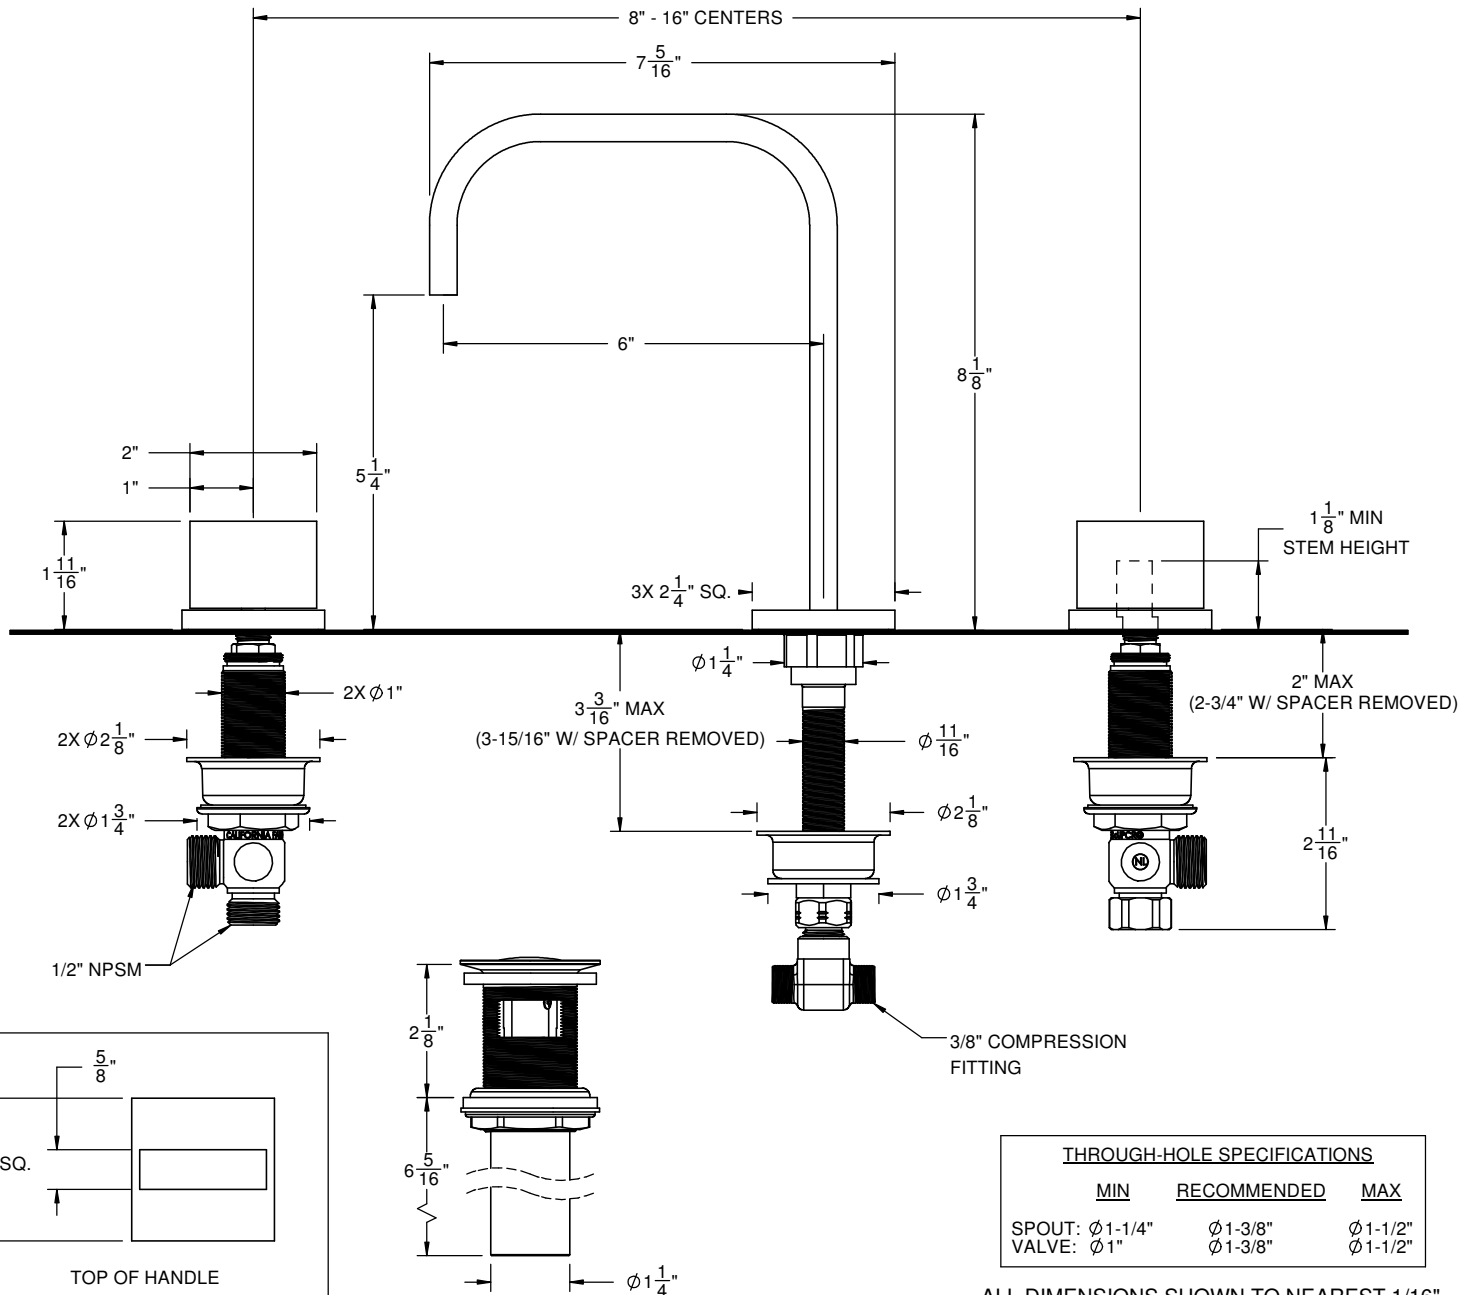

California Faucets®

Terra Mar™

WIDESPREAD LAVATORY FAUCET

CF-7802R

Features

- 6" spout center to center
- 1/4 turn ceramic disc cartridge(s)
- Flexible braided hoses for ease of installation
- ϕ 1-1/4" all brass touch style pop up drain assembly
- 1.2 gpm (4.5 L/min) max flow rate
- Solid brass construction
- Over 30 finishes including 15 PVD finishes

Codes/Standards Applicable

Meets or exceeds the following at date of manufacture:

- ASME A112.18.1/CSA B125.1
- NSF/ANSI 61 & NSF/ANSI 372
- CEC

ALL DIMENSIONS SHOWN TO NEAREST 1/16"