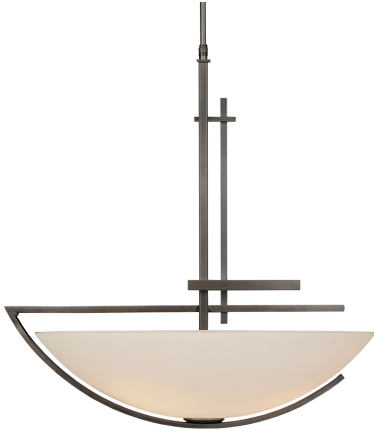

PRODUCT SPECIFICATIONS

Ondrian Pendant

Base Item #138552
Configured Item #138552-1024
138552-SKT-STND-82-GG0032

FINISH
Vintage Platinum - 82

GLASS
Opal Glass (GG)

OVERALL HEIGHT
Standard: 30.00" - 45.00"

LAMPING
Incandescent

*Image shown does not correspond to selected options

OPTIONS

FINISH	GLASS	OVERALL HEIGHT	LAMPING
Mahogany - 03	Opal Glass (GG)	44.00" - 59.00"	Incandescent
Bronze - 05	Sand Glass (SS)	30.00" - 45.00"	
Dark Smoke - 07			
Burnished Steel - 08			
Black - 10			
Natural Iron - 20			
Gold - 25			
Vintage Platinum - 82			
Soft Gold - 84			
Sterling - 85			

SPECIFICATIONS

Ondrian Pendant

Base Item #: 138552
Configured Item #: 138552-1024
138552-SKT-STND-82-GG0032

Adjustable Pendant: Ondrian with glass bowl and diffuser. Includes diffuser, adjustable stem and square canopy.

- Handcrafted to order by skilled artisans in Vermont, USA
- Lifetime Limited Warranty when installed in residential setting
- US Patent D 494,303
- Slope ceiling adaptable one way to 45 degrees. Double down-rod fixtures can be used in one direction only. The two down-rods must remain the same length. The fixtures will run parallel or along the slope, but not perpendicular or up the slope.
- Includes adjustable stem and canopy kit