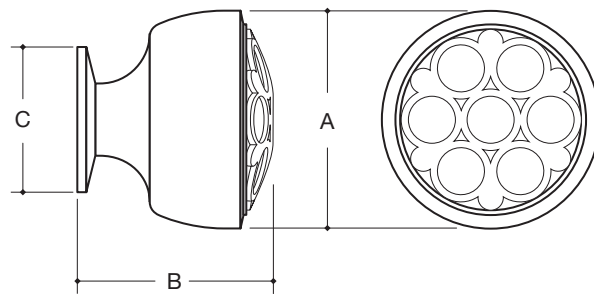

WATER STREET
LAKEWOOD NEW YORK

		A	B	C
8392	KNOB	1-1/2"	1-11/32"	1"

Made to order with standard lead time of 2 - 4 weeks, dependent on finish selected.
Expediting availability determined by the production levels at the time of order. Upcharge applies.
Items that are available for Quick Ship will ship within 24 hours.